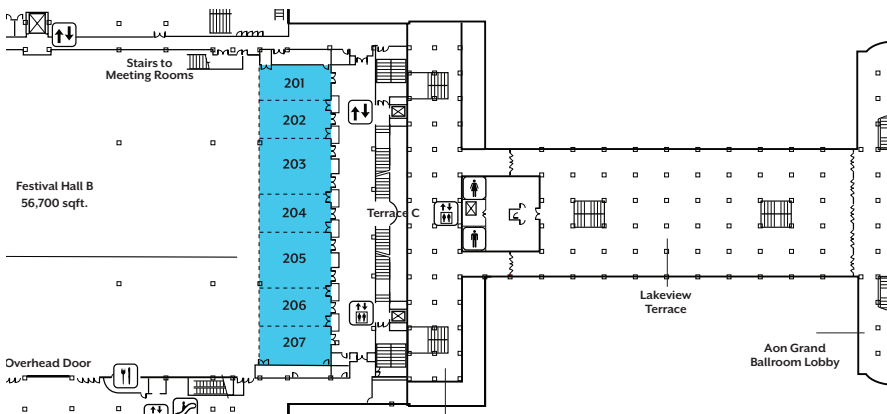

# Meeting Rooms

**For a memorable meeting, choose Navy Pier.**

Don't let our lakefront location fool you because when it comes to meetings, we're all business. Adjacent to Festival Hall, 34 meeting rooms are ideal for meetings and breakout sessions that range in size from 750 to 8,200 square feet and can be configured to meet any need, including corporate meetings, seminars and conferences. These rooms feature 12-foot ceilings, permanent sound systems, WiFi and additional internet capabilities available. Ask the Sales & Service staff about meeting packages that can be customized for your event.

LEVEL 2 MEETING ROOMS						
Room	Sq. Ft.	Dimensions	Clg. Ht.	Theater	Classroom	Banquet
201	966	42' x 23'	10'-12'	110	50	48
202	882	42' x 21'	10'-12'	110	50	48
203	1,554	42' x 37'	10'-12'	182	82	96
204	882	42' x 21'	10'-12'	110	50	48
205	1,554	42' x 37'	10'-12'	182	82	96
206	882	42' x 21'	10'-12'	110	50	48
207	966	42' x 23'	10'-12'	110	50	48
201-207	7,896	42' x 188'	10'-12'	910	408	510